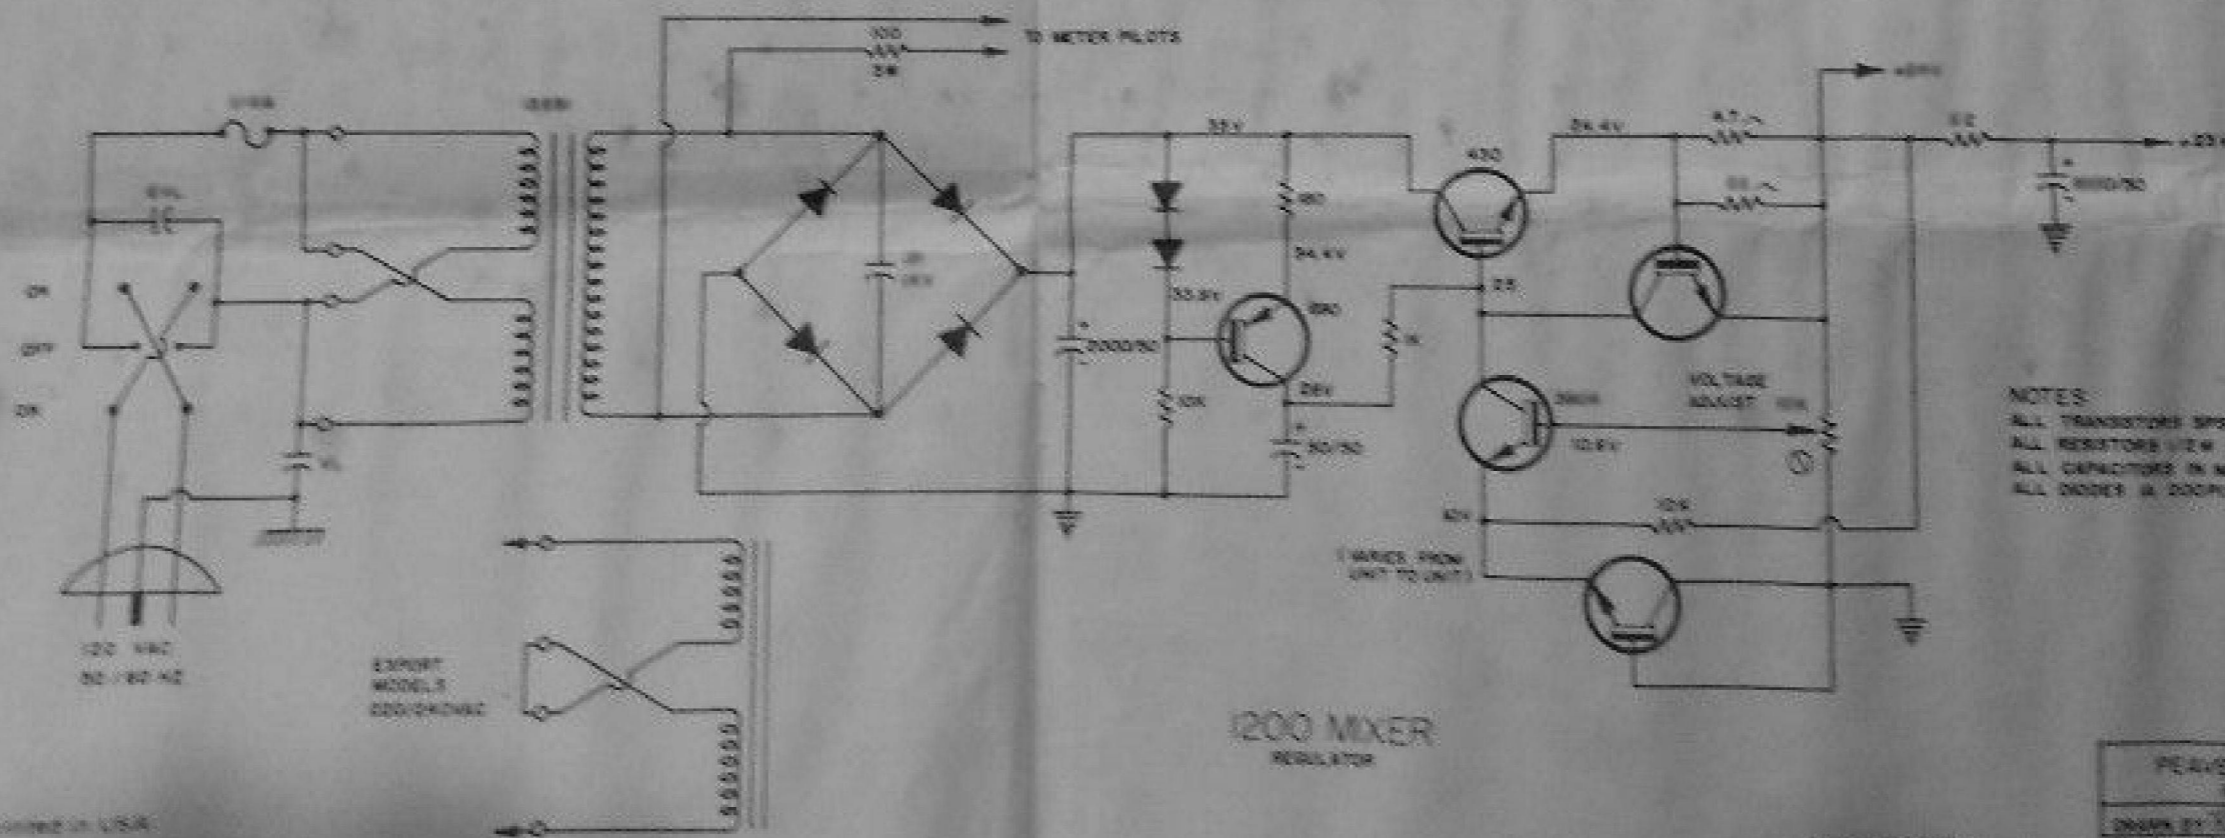

I200 MIXER
(PREAMP)
TYPICAL EACH CHANNEL

NOTES
ALL TRANSISTORS 5P4 RED UNLESS NOTED
ALL RESISTORS 1/2W UNLESS NOTED
ALL CAPACITORS IN MF2 UNLESS NOTED
ALL DIMENSIONS 1/16"

I200 MIXER
REGULATOR

PEAVEY ELECTRONICS
MERIDIAN, MISS.
DRAWN BY: [Signature]
CHECKED BY: [Signature]
APPROVED BY: [Signature]

601-493-5365

1200 MIXER MASTER

NOTE
 ALL TRANSISTORS 2N3055 UNLESS NOTED
 ALL RESISTORS 1/4W UNLESS NOTED
 ALL CAPACITORS 50V UNLESS NOTED