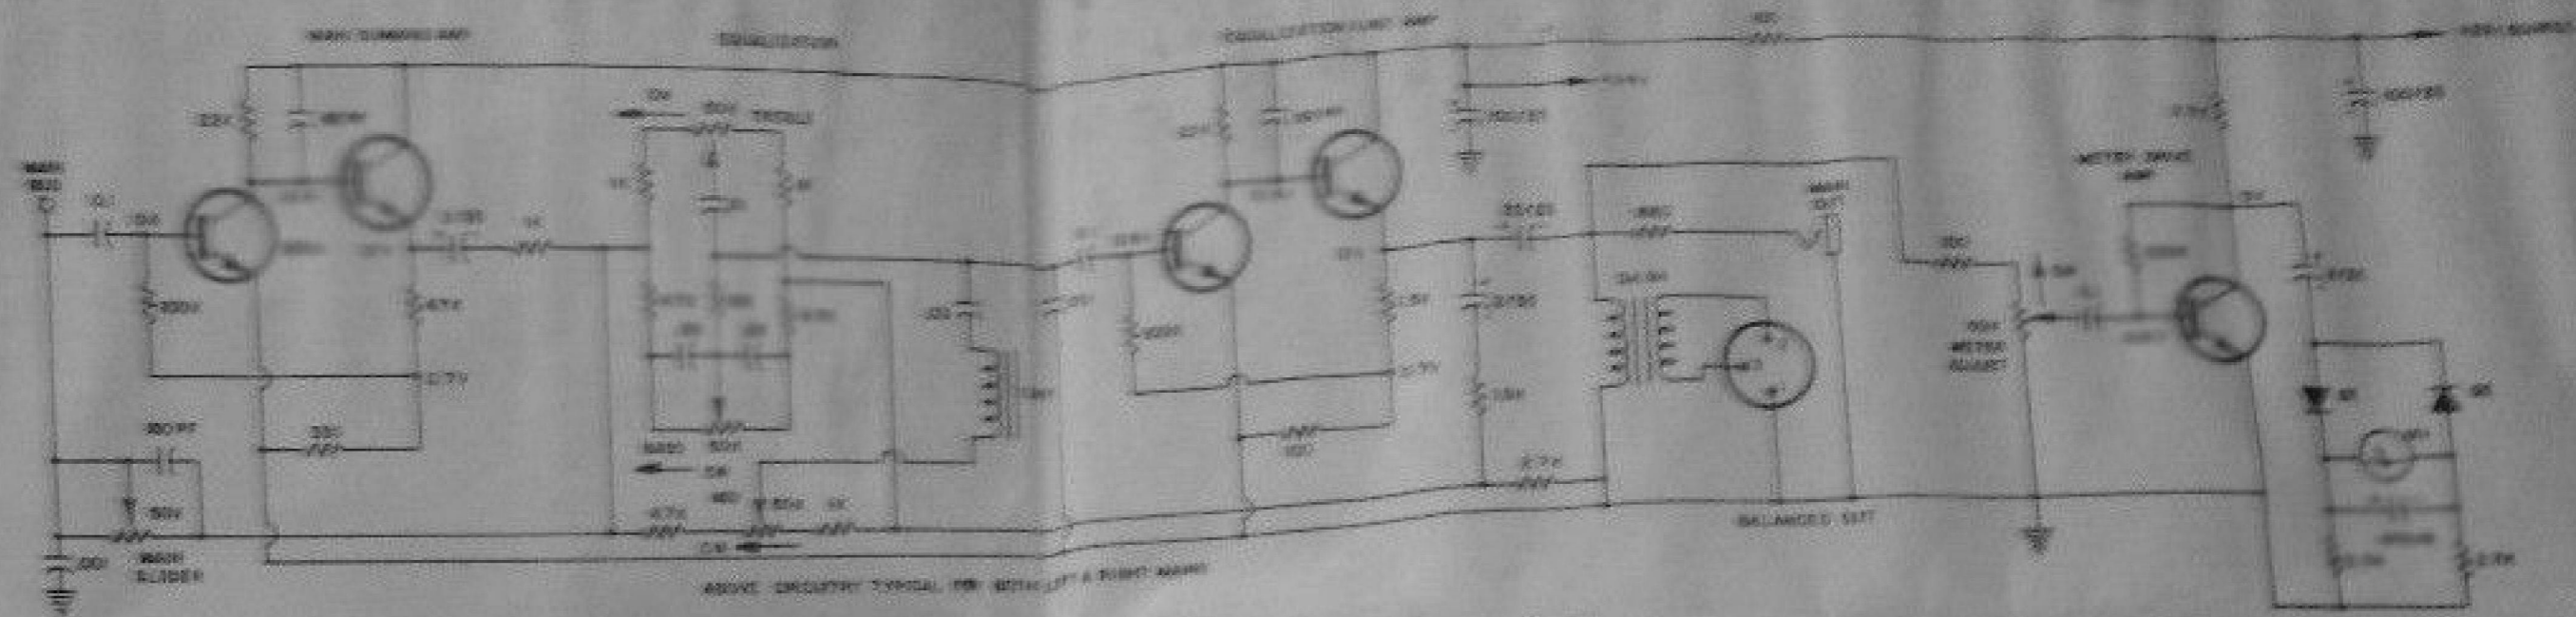

I200 MIXER
(PREAMP)
TYPICAL EACH CHANNEL

NOTES
ALL TRANSISTORS 5P4 RED UNLESS NOTED
ALL RESISTORS 1/2W UNLESS NOTED
ALL CAPACITORS IN MF2 UNLESS NOTED
ALL DIMENSIONS 1/16"

I200 MIXER
REGULATOR

PEAVEY ELECTRONICS
MERIDIAN, MISS.
DRAWN BY: [Signature]
CHECKED BY: [Signature]
APPROVED BY: [Signature]

601-493-5365

1200 MIXER MASTER

NOTE
 ALL TRANSISTORS 2N3055 UNLESS NOTED
 ALL RESISTORS 1/4W UNLESS NOTED
 ALL CAPACITORS 50V UNLESS NOTED