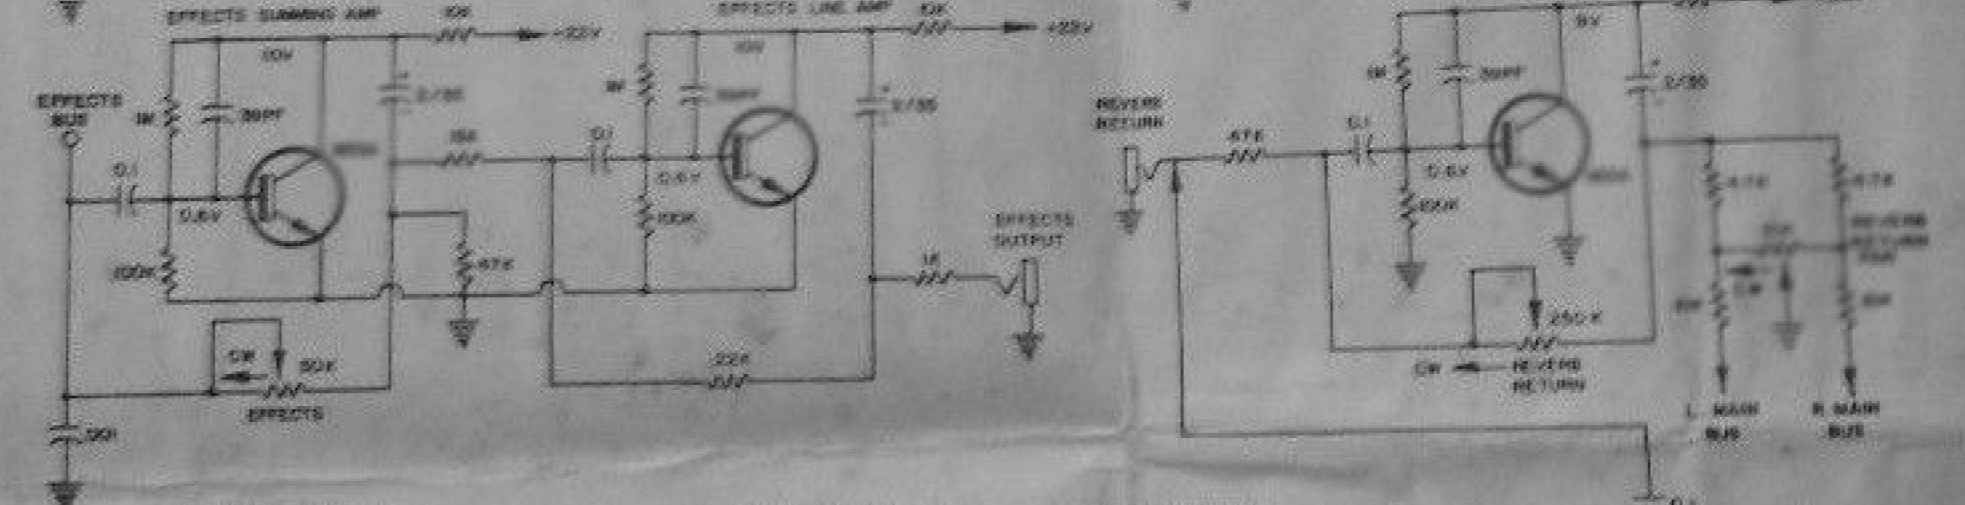

I200 MIXER
(PREAMP)
TYPICAL EACH CHANNEL

NOTES
ALL TRANSISTORS 5P4 RED UNLESS NOTED
ALL RESISTORS 1/2W UNLESS NOTED
ALL CAPACITORS IN MF2 UNLESS NOTED
ALL DIMENSIONS 1/16"

I200 MIXER
REGULATOR

PEAVEY ELECTRONICS
MERIDIAN, MISS.
DRAWN BY: [Signature]
CHECKED BY: [Signature]
APPROVED BY: [Signature]

601-493-5365

1200 MIXER MASTER

NOTE
 ALL TRANSISTORS 2N3055 UNLESS NOTED
 ALL RESISTORS 1/4W UNLESS NOTED
 ALL CAPACITORS 50V UNLESS NOTED