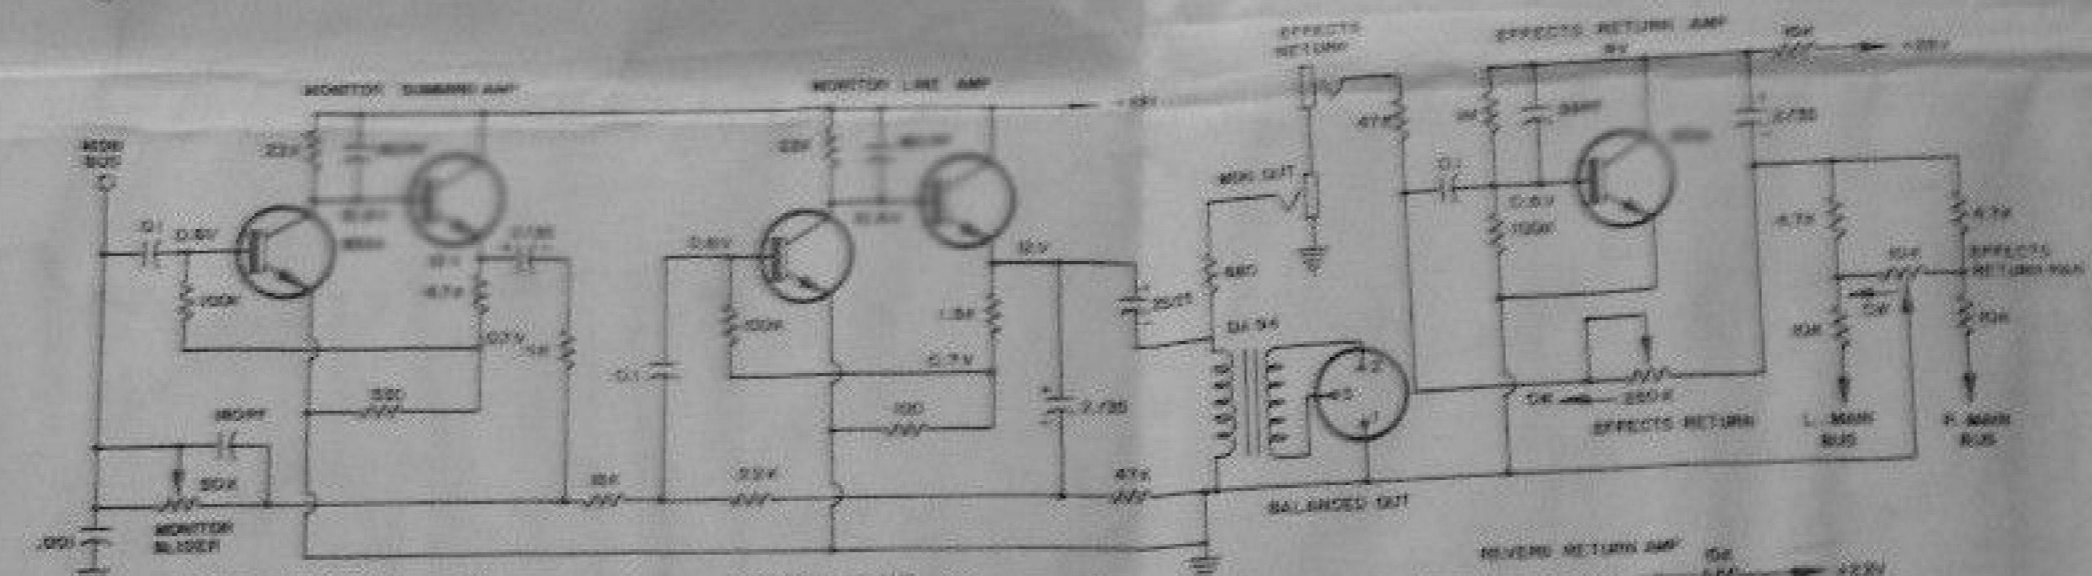

I200 MIXER
(PREAMP)
TYPICAL EACH CHANNEL

NOTES
ALL TRANSISTORS 5P4 RED UNLESS NOTED
ALL RESISTORS 1/2W UNLESS NOTED
ALL CAPACITORS IN MF2 UNLESS NOTED
ALL DIMENSIONS 1/16"

I200 MIXER
REGULATOR

PEAVEY ELECTRONICS
MERIDIAN, MISS.
DRAWN BY: [Signature]
CHECKED BY: [Signature]
APPROVED BY: [Signature]

601-493-5365

1200 MIXER MASTER

NOTE
 ALL TRANSISTORS 2N3055 UNLESS NOTED
 ALL RESISTORS 1/4W UNLESS NOTED
 ALL CAPACITORS 50V UNLESS NOTED